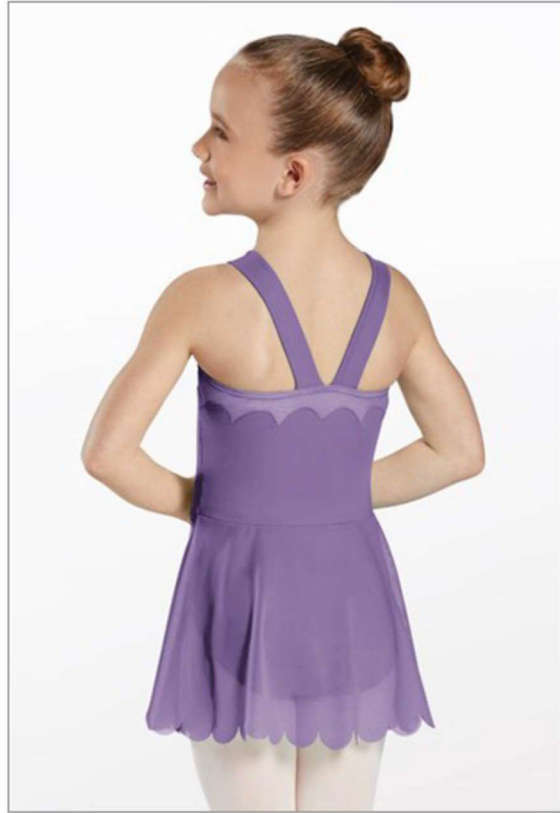

DANCERS WORKSHOP | BACK TO DANCE

DANCE WEAR

2023-24 CATALOG

Kids Cotton Bow Back Dress

Child Sizes:
XXSC – XLC
\$32

Kids Cotton Sweetheart Dress

Child Sizes:
XXSC – XLC
\$32

Kids Scallop Dress

COLOR

Child Sizes:
XXSC – XLC
\$32

Kids Sugar Ombre Dress

Child Sizes:
Toddler – XLC
\$32

COLOR

Cotton Rhinestone Leotard

Child Sizes:
XXSC – XLC
\$32

Cotton Camisole Leotard

COLOR

Child Sizes:
XXSC – LC
\$24

Adult Sizes:
SA – XLA
\$28

Adjustable Racerback Leotard

Child Sizes:
XSC – XLC
\$32

Adult Sizes:
XSA – XLA
\$34

Crisscross Back Tank Leotard

Child Sizes:
XSC – XLC
\$32