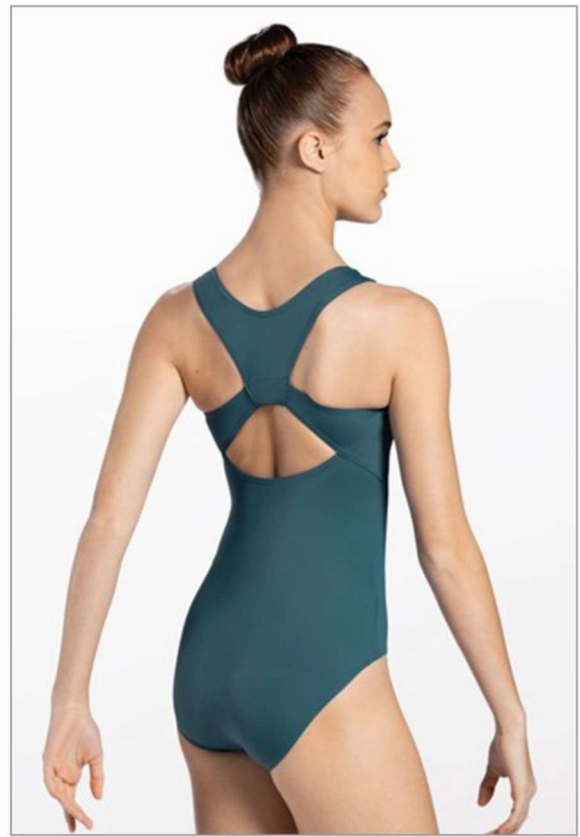

COLOR

Child Sizes:
XXSC – XLC
\$32

Kids Sugar Ombre Dress

Child Sizes:
Toddler – XLC
\$32

COLOR

Cotton Rhinestone Leotard

Child Sizes:
XXSC – XLC
\$32

Cotton Camisole Leotard

COLOR

Child Sizes:
XXSC – LC
\$24

Adult Sizes:
SA – XLA
\$28

Adjustable Racerback Leotard

Child Sizes:
XSC – XLC
\$32

Adult Sizes:
XSA – XLA
\$34

Crisscross Back Tank Leotard

Child Sizes:
XSC – XLC
\$32

Adult Sizes:
XSA – LA
\$34

Racerback Leotard

COLOR

Child Sizes:
XSC – XLC
\$32

Adult Sizes:
XSA – XLA
\$34

Tie Back Cropped Tank

Child Sizes:
XSC – XLC
\$24

Adult Sizes:
XSA – XLA
\$27

Elastic-Free Wide Waist Shorts

Child Sizes:
XSC – XLC
\$19

Adult Sizes:
XSA – XLA
\$21

Power Mesh Faux Wrap Skirt

COLOR

Child Sizes:
XSC – LC
\$20

Adult Sizes:
XSA – XLA
\$22

BALLET SHOES