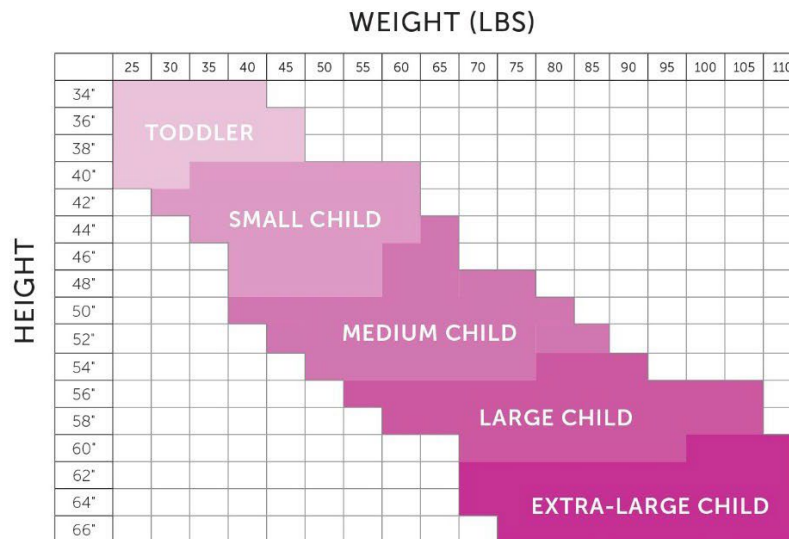

COLOR

Child Sizes:
XXSC – LC
\$24

Adult Sizes:
SA – XLA
\$28

Adjustable Racerback Leotard

Child Sizes:
XSC – XLC
\$32

Adult Sizes:
XSA – XLA
\$34

Crisscross Back Tank Leotard

Child Sizes:
XSC – XLC
\$32

TAP SHOES

Black No-Tie (Velcro) Tap Shoe

Child Sizes (sizes 5.5 to 3) - \$27

Mary Jane Tap Shoe

Child Sizes (sizes 5.5 to 3)

\$27

Black Lace Up Tap Shoe

Child Sizes (sizes 11 to 3) - \$28

Adult Sizes (sizes 3.5 to 11) - \$30

TIGHTS

Ballet

- Pink Convertible Tight
 - Child Sizes (sizes Small, Medium, Large) - \$11/pair
 - Adult Sizes (sizes Small and Medium) - \$11/pair

Jazz

- Natural Convertible Tight
 - Child Sizes (sizes Small, Medium, Large) - \$11/pair
 - Adult Sizes (sizes Small and Medium) - \$11/pair

CHILD SIZING

ADULT SIZING